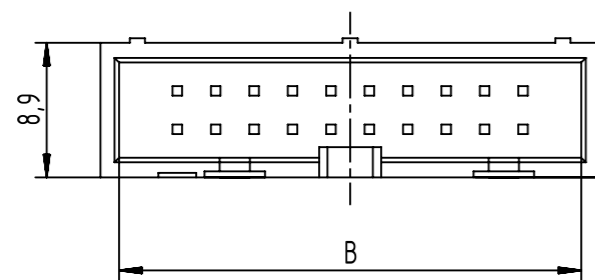

Coding style table	
	Style A: For connector 6 poles
	Style B: For connectors 10 and 14 poles
	Style C: For connectors from 16 to 64 poles

Find further technical information on drawing DS 09191130202

	All rights reserved Department EC PD - FR	Created by DOUGE	Inspected by BAGDIKIAN	Standardisation HOFFMANN	Date 2013-11-04	State Final Release	Ref. Sub.
	HARTING Electronics GmbH D-32339 Espelkamp	Title SEK 19 male straight low profile		Doc-Key / ECM-Nr. 100541602/UGD/001/B 50000066836		Rev. B	Page 1/2
All Dimensions in mm Original Size DIN A3		Scale 2:1	Free size tol.				
		Type TB	Number 09195XXX32X				